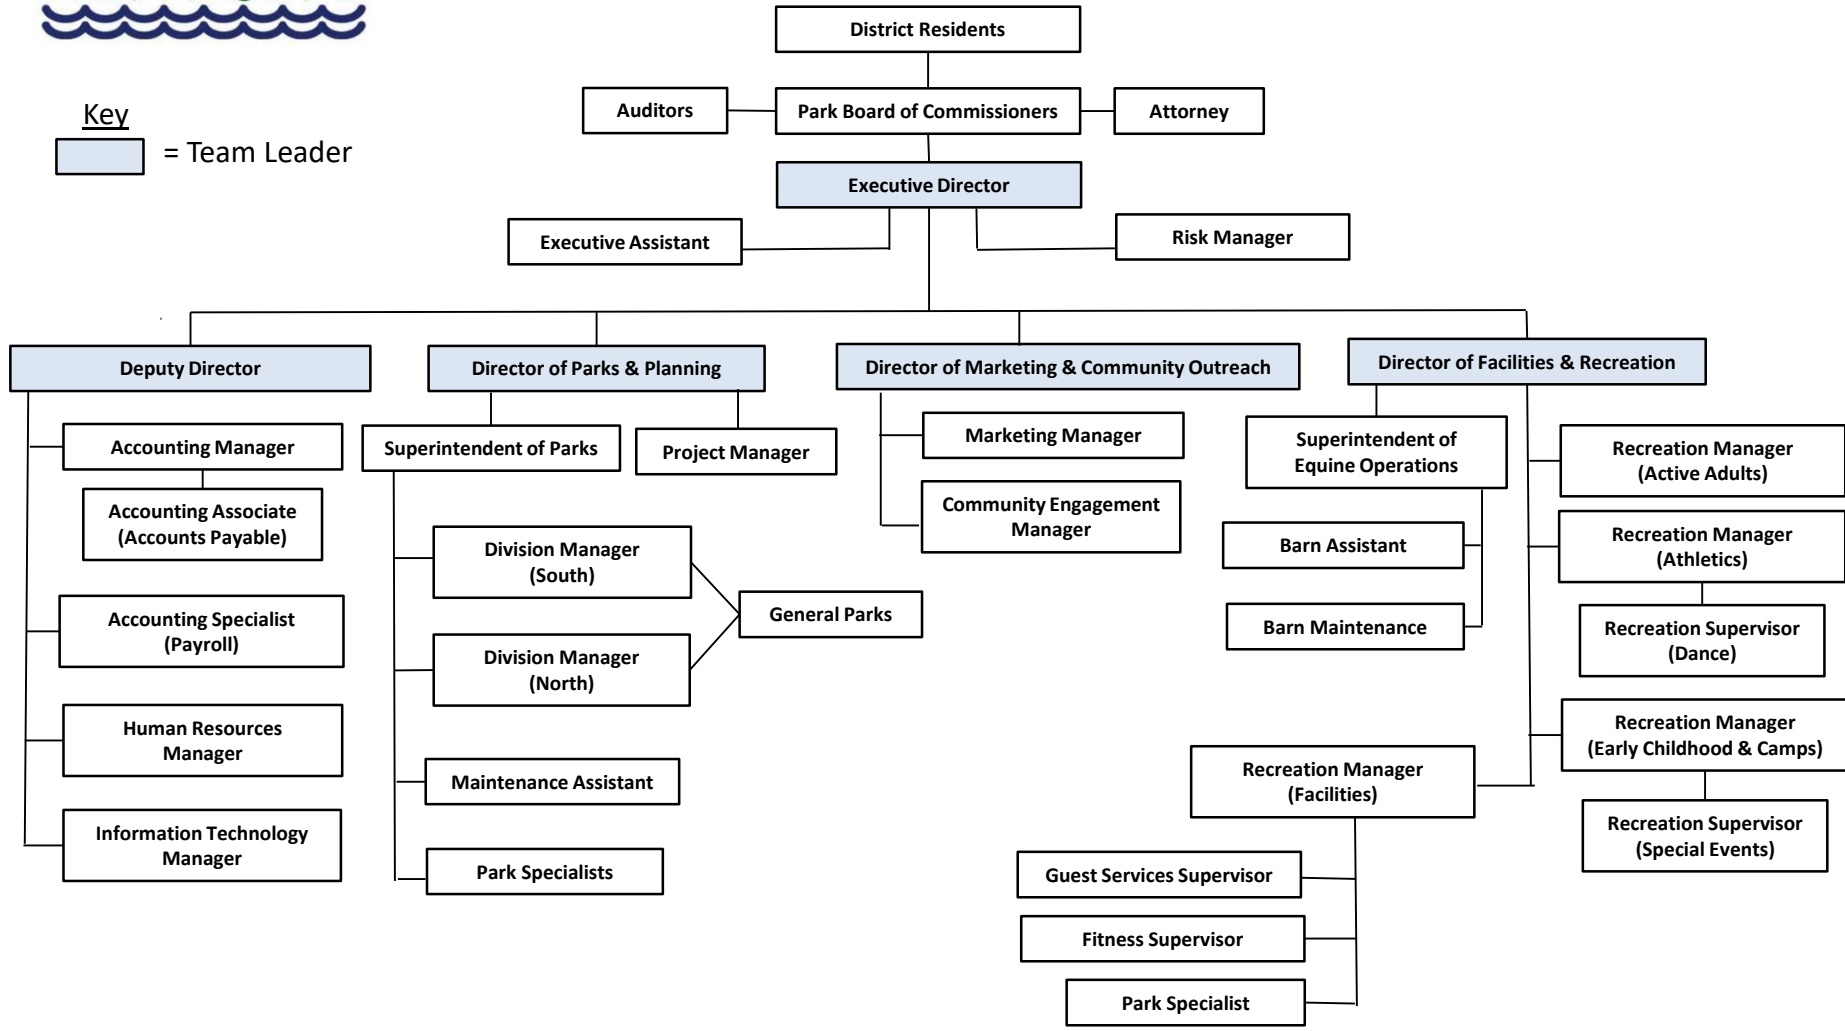

2022 Plainfield Park District Organization Chart

Key
 = Team Leader

Approved by: Carlo J. Capalbo

Date: 01/01/2022