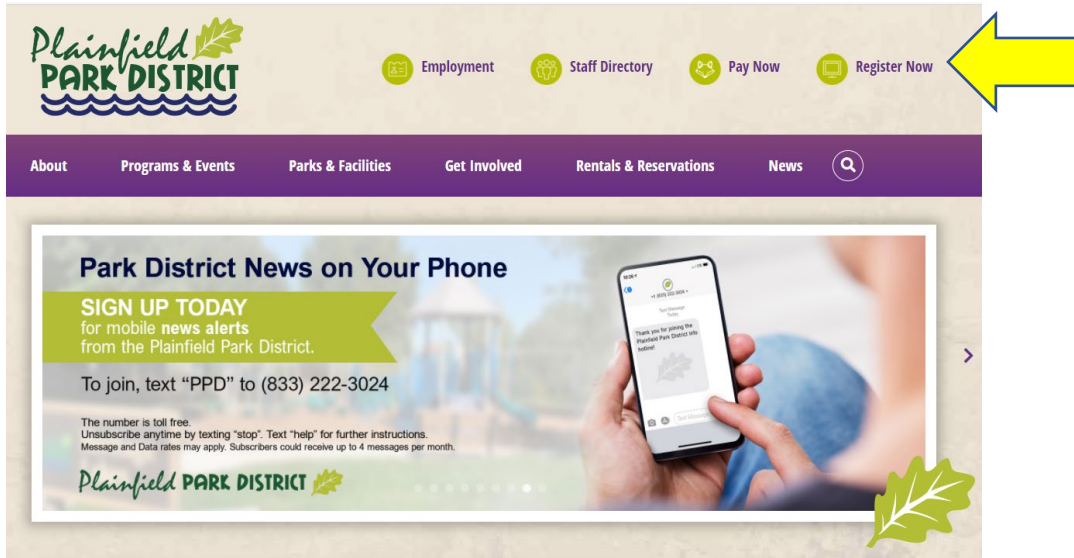

WebTrac – Password Reset

- www.plfdparks.org
- Click “Register Now”

- “select “Forgot Password”

- Enter your primary email address; **NOTE:**
 - If you have registered for programs with us or have a fitness membership, you most likely have an online account waiting for you! Please use the forgotten password button to have a reset password link sent to email address that is associated with your account.
 - If you don't have an email on file with the park District you will need to create an account. **NOTE:**
 - When creating an account please allow time for our Guest Services team to verify residency. Guest Services is available Monday -Friday 8:30a-4:30pm
 - If your email address has changed, you will need to call Guest Services during our regular business hours of Monday-Friday 8:30am-4:30pm
- An email will be sent including the link to click to reset your password