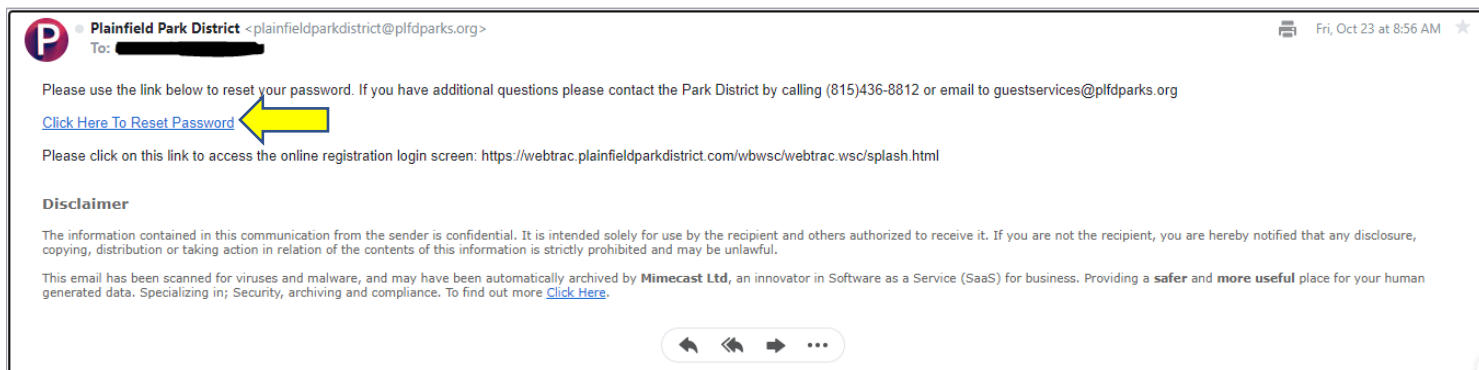

- Enter your primary email address; **NOTE:**
  - If you have registered for programs with us or have a fitness membership, you most likely have an online account waiting for you! Please use the forgotten password button to have a reset password link sent to email address that is associated with your account.
  - If you don't have an email on file with the park District you will need to create an account. **NOTE:**
  - When creating an account please allow time for our Guest Services team to verify residency. Guest Services is available Monday -Friday 8:30a-4:30pm
  - If your email address has changed, you will need to call Guest Services during our regular business hours of Monday-Friday 8:30am-4:30pm
- An email will be sent including the link to click to reset your password

Plainfield PARK DISTRICT

Employment Staff Directory Scout Fan Club Register Now

Home Search Contact Us

Welcome, Guest | Login | Shopping Cart (0) | Wishlist (0)

Forgotten Password

If you don't have an email address on file with us, or if our data fails to match your responses, you will need to contact our office at (815)436-8812 or by using the contact us form.

Primary Email Address *

Submit

- Select “Click here To Reset Password”