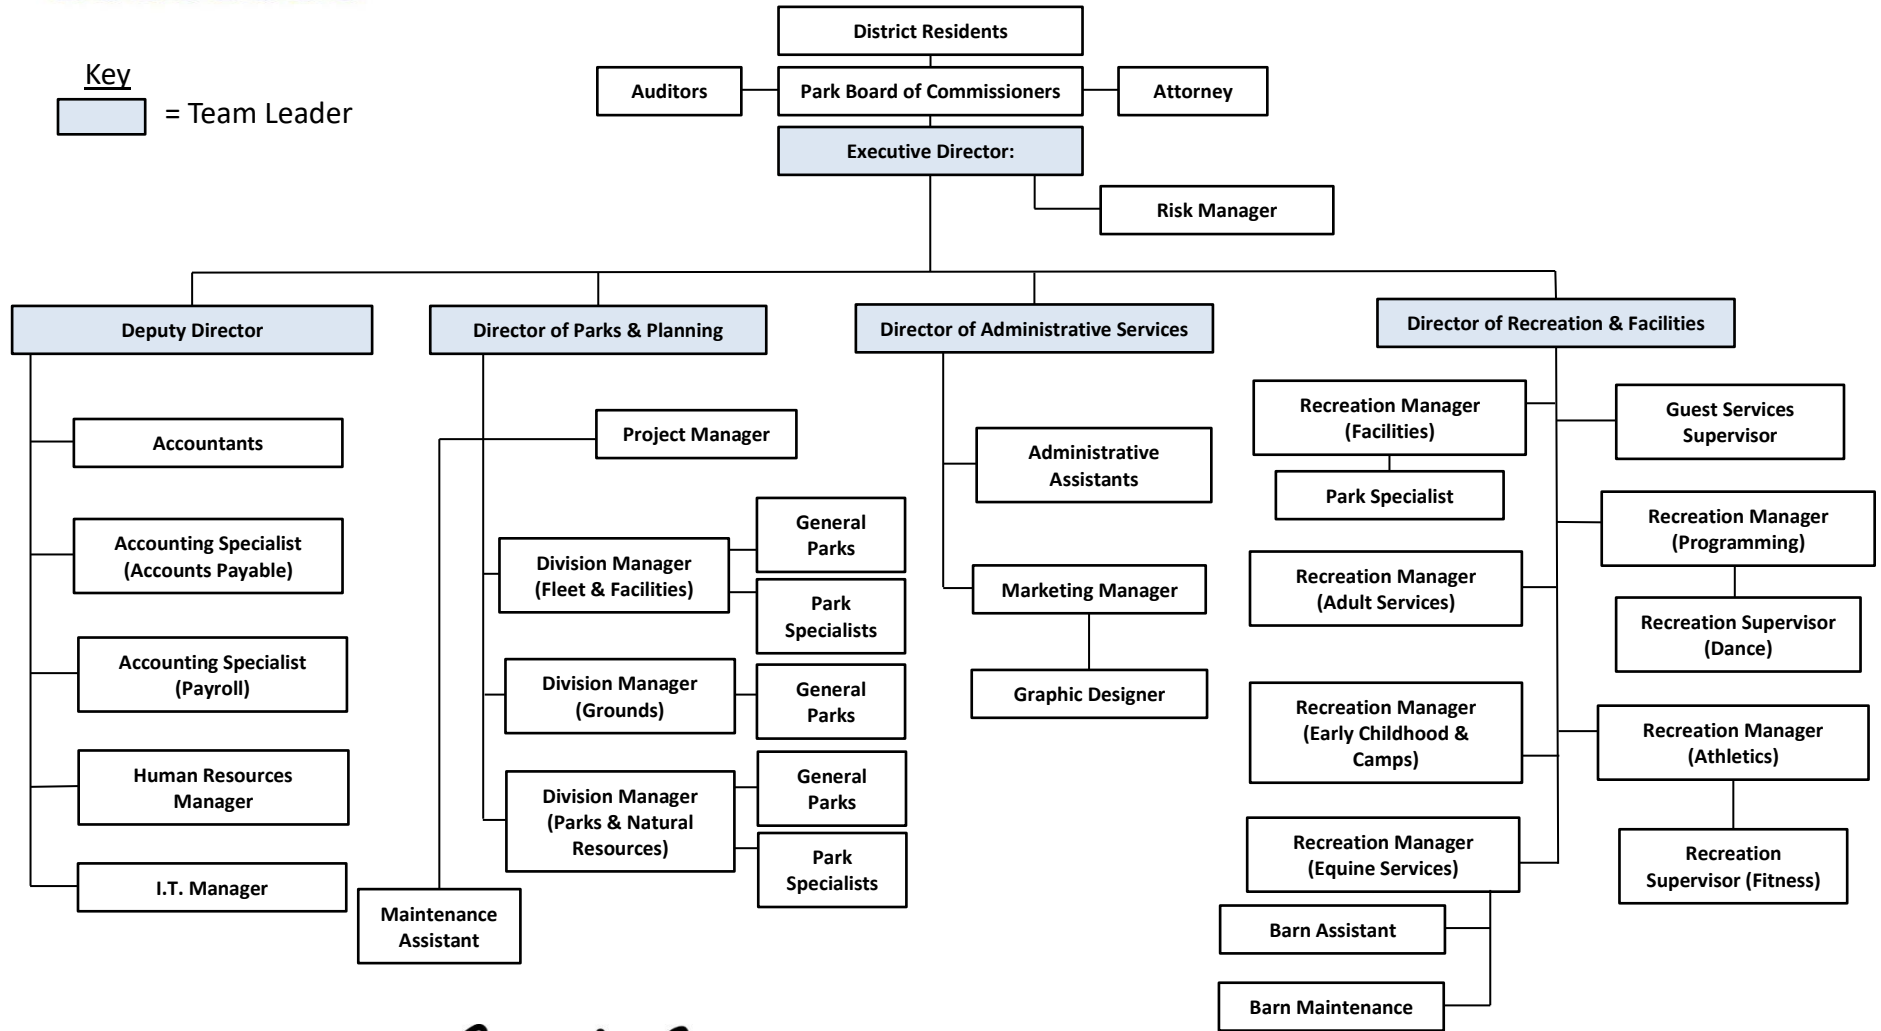

2020 Plainfield Township Park District Organization Chart

Key
 = Team Leader

Approved by

Carlo J. Capalbo

Updated: 01/01/2020